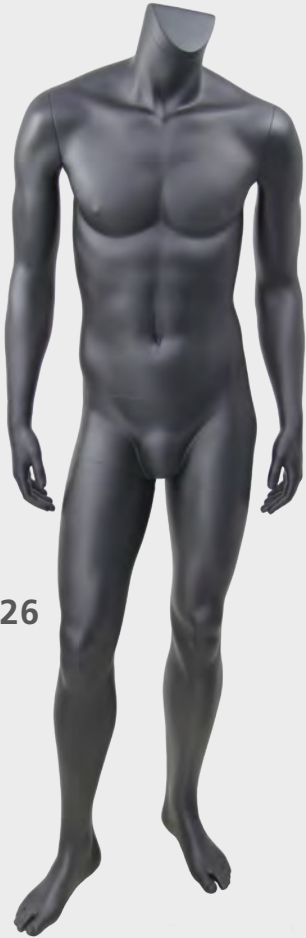

JL 36

JL 45

MIKE

JM 19

JM 26

DETACHABLE HEAD

Headless
Male

Egghead with ears
Male

**MARYLIN MONROE
MODEL 1**

**MARYLIN MONROE
MODEL 2**

**MARYLIN MONROE
MODEL 3**

MODEL:
MARYLIN 1

DIMENSIONS:

Height: 173 cm
Shoulder: 40 cm
Chest: 88 cm
Waist: 59 cm
Hip: 93.5 cm
Foot: 23 cm

Marilyn Monroe
LOOK-A-LIKE

MODEL:
MARYLIN 1

DIMENSIONS:

Height: 179 cm
Shoulder: 42 cm
Chest: 93 cm
Waist: 60 cm
Hip: 86 cm
Foot: 23 cm

Marylin Monroe
LOOK-A-LIKE

MODEL:
MARYLIN 3

DIMENSIONS:

Height: 178 cm
Shoulder: 42 cm
Chest: 86 cm
Waist: 63 cm
Hip: 91 cm
Foot: 22 cm