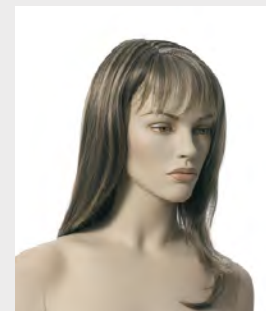

WS004
(Colour: CW017)