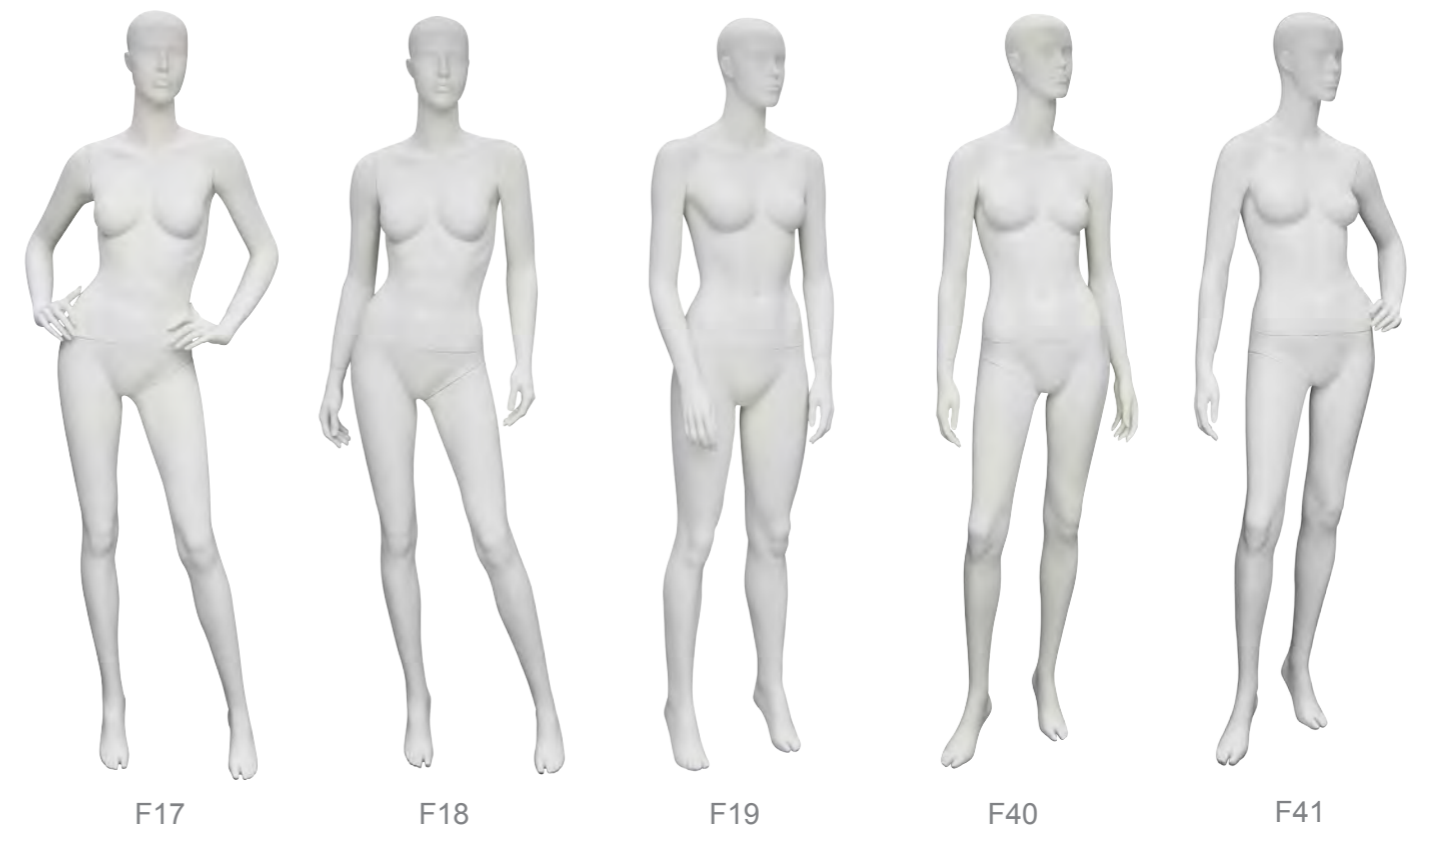

STELLA
STYLIZED