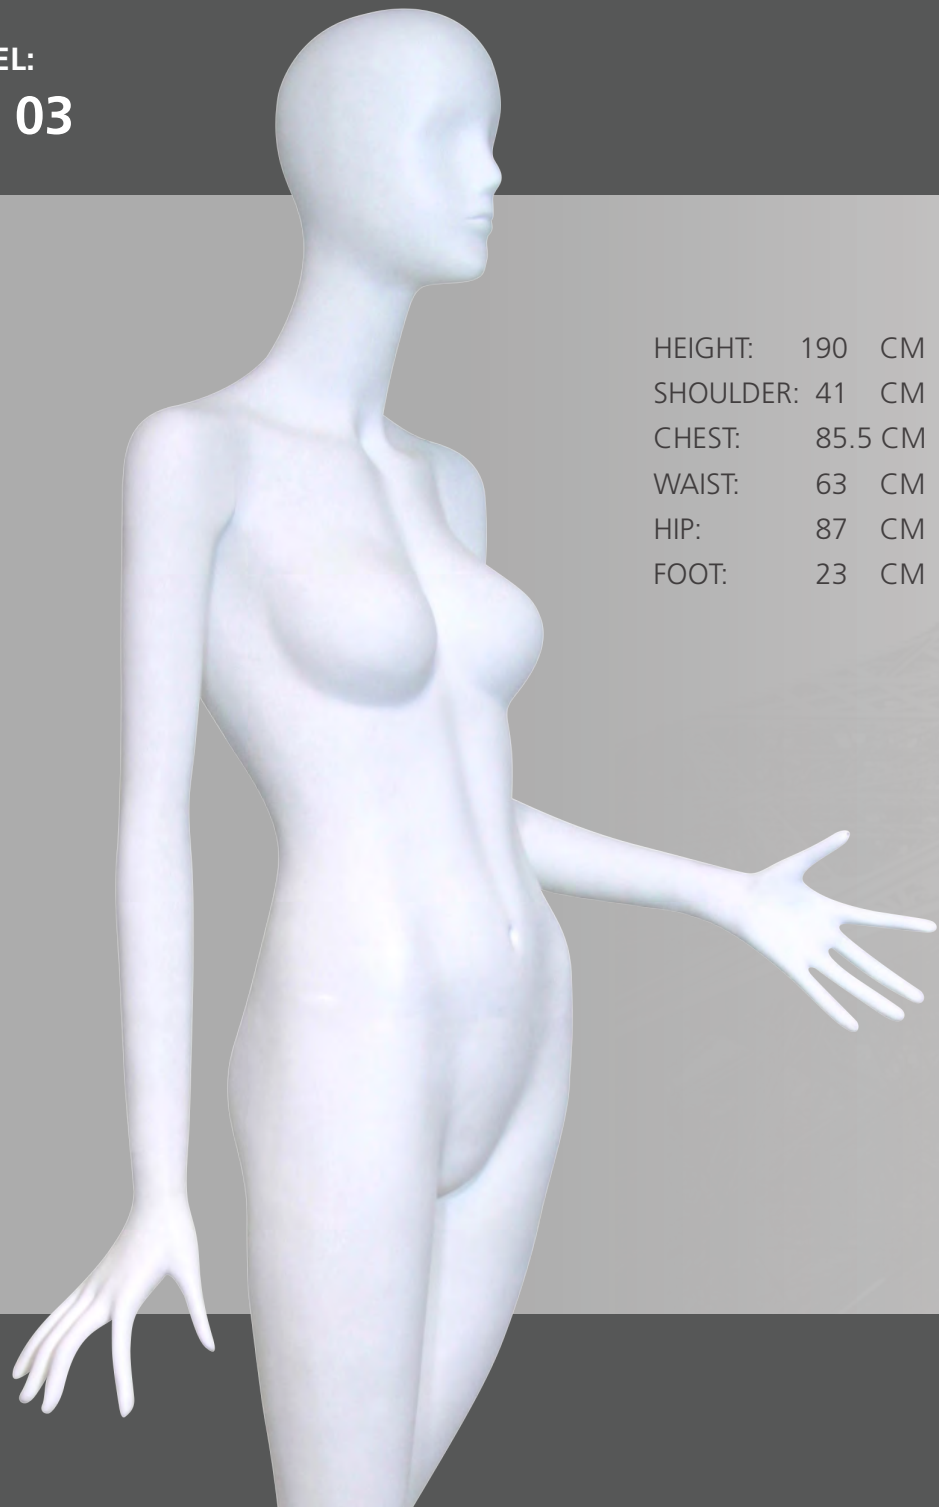

**MARYLIN MONROE
MODEL 1**

**MARYLIN MONROE
MODEL 2**

**MARYLIN MONROE
MODEL 3**

MODEL:
MARYLIN 1

DIMENSIONS:

Height: 173 cm
Shoulder: 40 cm
Chest: 88 cm
Waist: 59 cm
Hip: 93.5 cm
Foot: 23 cm

Marilyn Monroe
LOOK-A-LIKE

MODEL:
MARYLIN 1

DIMENSIONS:

Height: 179 cm
Shoulder: 42 cm
Chest: 93 cm
Waist: 60 cm
Hip: 86 cm
Foot: 23 cm

Marylin Monroe
LOOK-A-LIKE

MODEL:
MARYLIN 3

DIMENSIONS:

Height: 178 cm
Shoulder: 42 cm
Chest: 86 cm
Waist: 63 cm
Hip: 91 cm
Foot: 22 cm

All mannequins are including:
Round glass base Ø 38 cm
with calf fitting and foot pin.

IVY

STYLIZED

MODEL:
IVY 01

HEIGHT: 190 CM
SHOULDER: 41 CM
CHEST: 83 CM
WAIST: 64 CM
HIP: 87.5 CM
FOOT: 23 CM

MODEL:
IVY 02

HEIGHT: 190 CM
SHOULDER: 39.5 CM
CHEST: 82.5 CM
WAIST: 63 CM
HIP: 84 CM
FOOT: 23.5 CM

IVY
STYLIZED

MODEL:
IVY 03

HEIGHT: 190 CM
SHOULDER: 41 CM
CHEST: 85.5 CM
WAIST: 63 CM
HIP: 87 CM
FOOT: 23 CM

IVY
STYLIZED