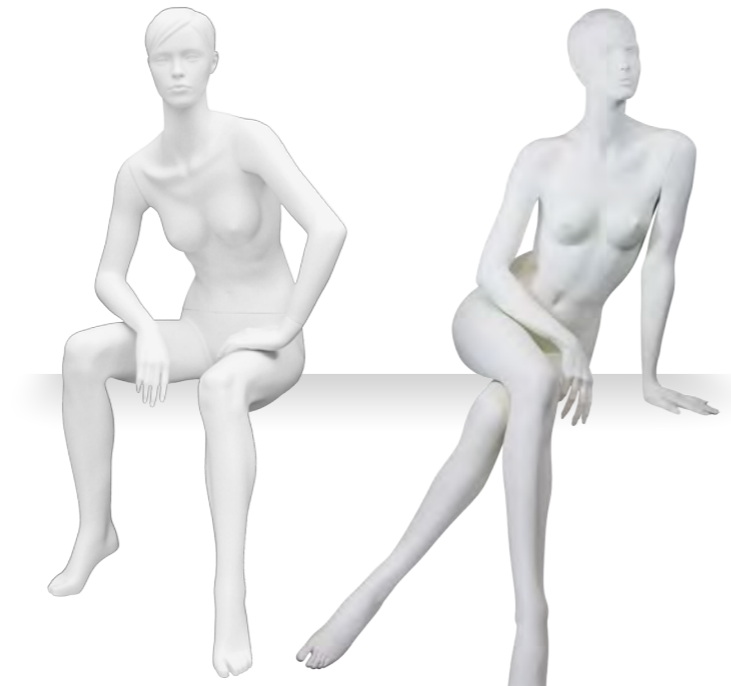

HEIGHT: 190 CM
SHOULDER: 39.5 CM
CHEST: 82.5 CM
WAIST: 63 CM
HIP: 84 CM
FOOT: 23.5 CM

IVY
STYLIZED

MODEL:
IVY 03

HEIGHT: 190 CM
SHOULDER: 41 CM
CHEST: 85.5 CM
WAIST: 63 CM
HIP: 87 CM
FOOT: 23 CM

IVY
STYLIZED

MODEL:
IVY 04

HEIGHT: 190 CM
SHOULDER: 41 CM
CHEST: 85.5 CM
WAIST: 63 CM
HIP: 87 CM
FOOT: 23 CM

IVY
STYLIZED

STELLA
ABSTRACT

F23

F26

F27

F12