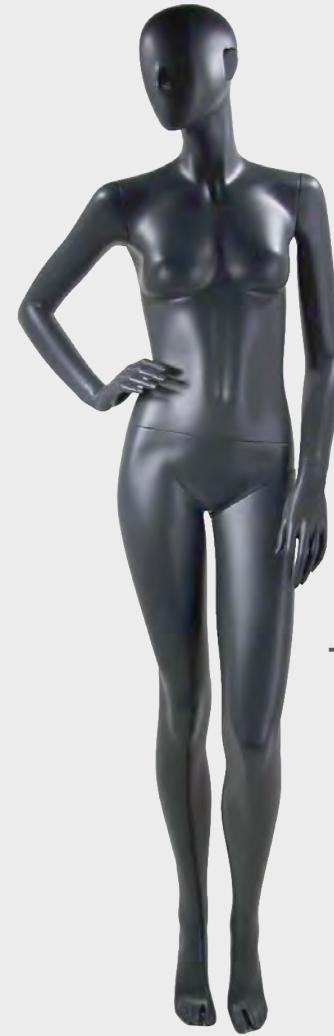

CONTENTS

2 IRIS
ABSTRACT

8 MIKE
ABSTRACT

13 IRIS & MIKE
BLACK

18 TOP
COLLECTION
FEMALE

22 TOP
COLLECTION
MALE

25 KELLY
COLLECTION

31 MARYLIN
MONROE
LOOK-A-LIKE

Headless
Female

Egghead with ears
Female

WOMEN

TOP COLLECTIONS

TRE-06

TRE-07

TRE-09

TRE-12

**MARYLIN MONROE
MODEL 1**

**MARYLIN MONROE
MODEL 2**

**MARYLIN MONROE
MODEL 3**

MODEL:
MARYLIN 1

DIMENSIONS:

Height: 173 cm
Shoulder: 40 cm
Chest: 88 cm
Waist: 59 cm
Hip: 93.5 cm
Foot: 23 cm

Marilyn Monroe
LOOK-A-LIKE

MODEL:
MARYLIN 1

DIMENSIONS:

Height: 179 cm
Shoulder: 42 cm
Chest: 93 cm
Waist: 60 cm
Hip: 86 cm
Foot: 23 cm

Marylin Monroe
LOOK-A-LIKE

MODEL:
MARYLIN 3

DIMENSIONS:

Height: 178 cm
Shoulder: 42 cm
Chest: 86 cm
Waist: 63 cm
Hip: 91 cm
Foot: 22 cm