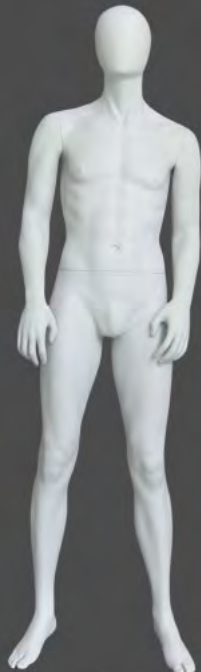

**MARYLIN MONROE
MODEL 1**

**MARYLIN MONROE
MODEL 2**

**MARYLIN MONROE
MODEL 3**

MODEL:
MARYLIN 1

DIMENSIONS:

Height: 173 cm
Shoulder: 40 cm
Chest: 88 cm
Waist: 59 cm
Hip: 93.5 cm
Foot: 23 cm

Marilyn Monroe
LOOK-A-LIKE

MODEL:
MARYLIN 1

DIMENSIONS:

Height: 179 cm
Shoulder: 42 cm
Chest: 93 cm
Waist: 60 cm
Hip: 86 cm
Foot: 23 cm

Marylin Monroe
LOOK-A-LIKE

MODEL:
MARYLIN 3

DIMENSIONS:

Height: 178 cm
Shoulder: 42 cm
Chest: 86 cm
Waist: 63 cm
Hip: 91 cm
Foot: 22 cm

10-BOY KB10

10-BOY KB10.2

10-GIRL/BOY 13T

12-GIRL 14T

12-BOY 14T

12-14 GIRL 27T

14 GIRL KG14

14-16 BOY 20T

14-16 GIRL 24T

14-16 GIRL 22GT

14-16 GIRL 20GT

14-16 GIRL 19GT

16 BOY

16 BOY 36T

DESIGNING
H A A K E R B V

RUNNING