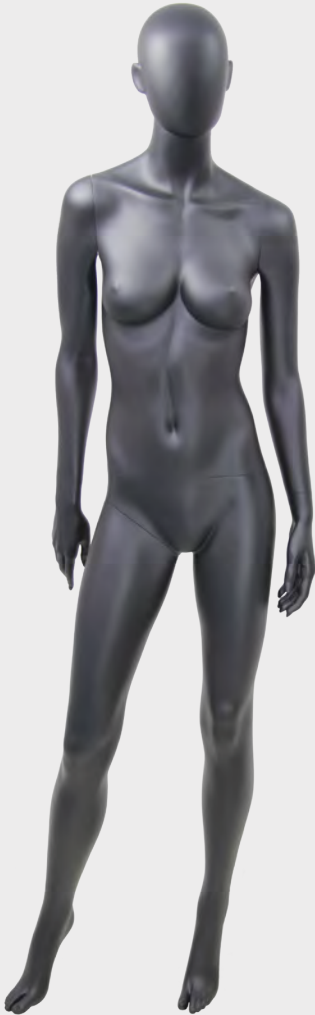

CONTENTS

2 IRIS
ABSTRACT

8 MIKE
ABSTRACT

13 IRIS & MIKE
BLACK

18 TOP
COLLECTION
FEMALE

22 TOP
COLLECTION
MALE

25 KELLY
COLLECTION

31 MARYLIN
MONROE
LOOK-A-LIKE

FACE 02

FACE 03

FACE 04

IRIS & MIKE
BLACK

IRIS

JL 26

JL 22

IRIS

**MARYLIN MONROE
MODEL 1**

**MARYLIN MONROE
MODEL 2**

**MARYLIN MONROE
MODEL 3**

MODEL:
MARYLIN 1

DIMENSIONS:

Height: 173 cm
Shoulder: 40 cm
Chest: 88 cm
Waist: 59 cm
Hip: 93.5 cm
Foot: 23 cm

Marilyn Monroe
LOOK-A-LIKE

MODEL:
MARYLIN 1

DIMENSIONS:

Height: 179 cm
Shoulder: 42 cm
Chest: 93 cm
Waist: 60 cm
Hip: 86 cm
Foot: 23 cm

Marylin Monroe
LOOK-A-LIKE

MODEL:
MARYLIN 3

DIMENSIONS:

Height: 178 cm
Shoulder: 42 cm
Chest: 86 cm
Waist: 63 cm
Hip: 91 cm
Foot: 22 cm