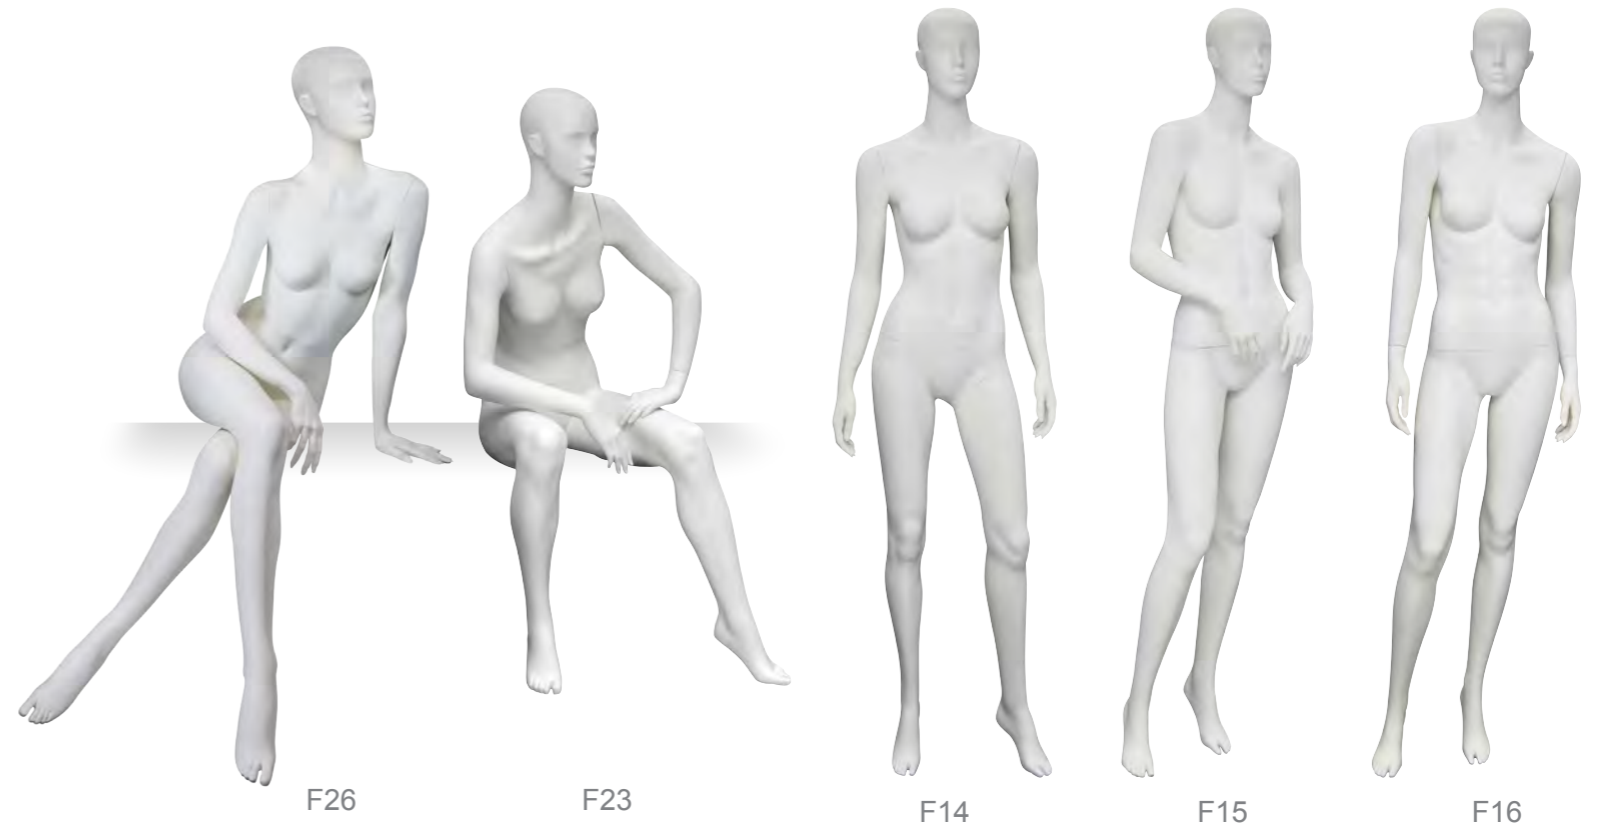

STELLA
STYLIZED