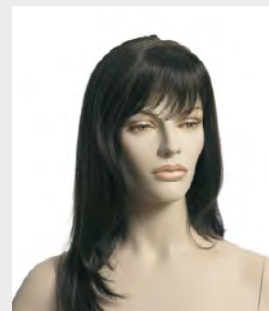

MODEL:
S221/KK

S221/KK

KELLY
COLLECTION

MODEL:
S223/KK

S223/KK

KELLY
COLLECTION

WIGS

WS004
(Colour: CW004)